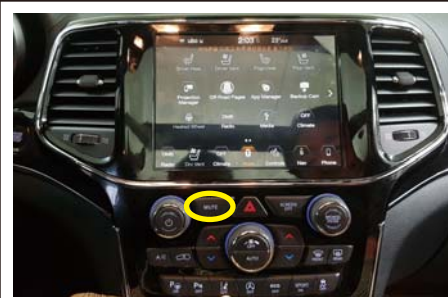

2) SWITCH MODE

- HOLD PHONE REJECT BUTTON 2S

- MUTE PRESS MUTE BUTTON SHORT TWICE

[COMPONENT]

<OEM LVDS CONNECTS HERE>

<BACK OF SCREEN>

IR SENSOR   POWER CABLE   LVDS EXTENSION   LVDS OUT CABLE   MAIN UNIT   REMOTE CONTROLLER   TOUCH CABLE