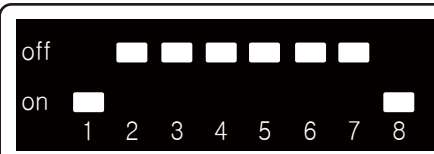

## 1) COMPATIBLE : 2019 GRAND CHEROKEE

\*DIP SWITCH SETTING [ (ON)-Down 0 : ↓ off on / (OFF)-Up 1 : ↑ off on ]

- DIP\_SW1 : Navigation On/Off
- DIP\_SW2, 3 : OFF
- DIP\_SW4 : REAR CAMERA On/Off
- DIP\_SW5 : OFF
- DIP\_SW6,7 : VEHICLE SETTING
- DIP\_SW8 : On