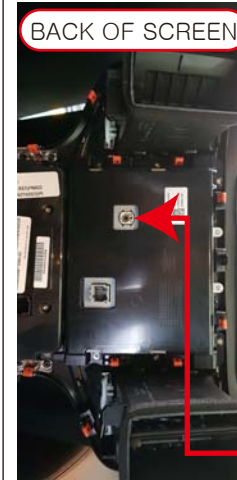

4) INSTALLATION

(1)

BACK OF SCREEN